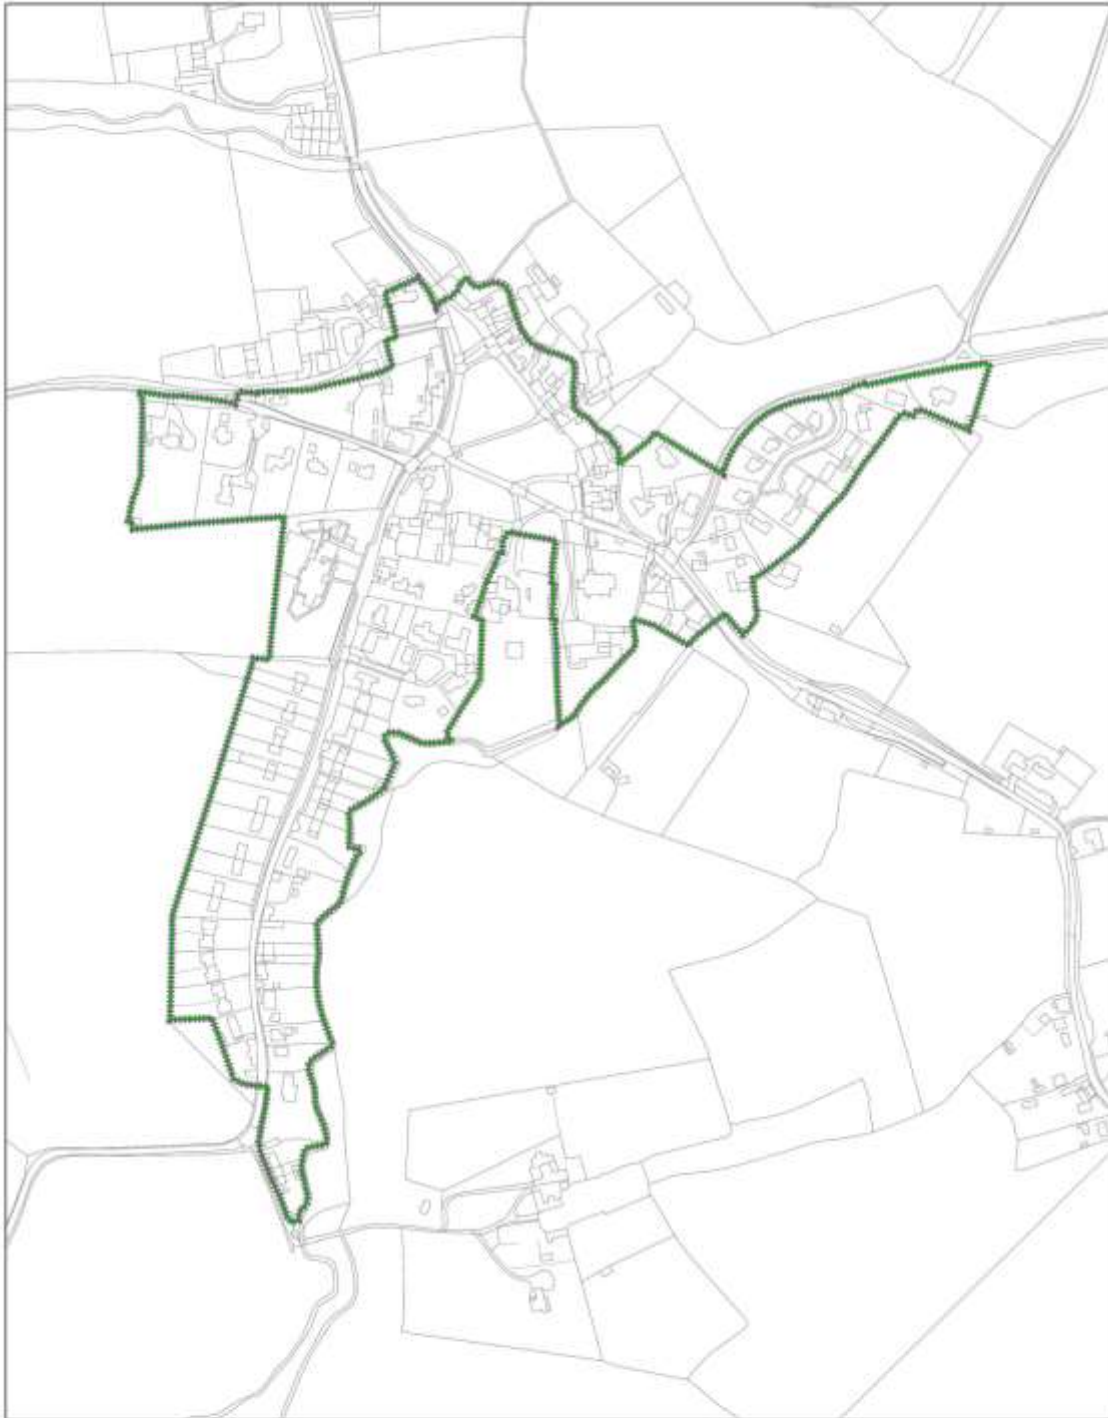

**Babergh & Mid Suffolk Joint Local Plan: Consultation Document
August 2017**

ERRATUM

This Erratum is to be viewed alongside paper and PDF copies of the Babergh and Mid Suffolk Joint Local Plan: Consultation Document (August 2017)

Page	Details
Pages 13 and 16	There are two Question 5s. If responding to the Question 5 on page 16 please refer to it as question 5a.
After page 137	Map of Hartest missing – please see map overleaf

Hartest

SCALE 1:3000

Reproduced by permission of
Ordnance Survey on behalf of HMSO.
© Crown copyright and database right 2017
Ordnance Survey license number 100029234
Date Printed : 04/07/2017