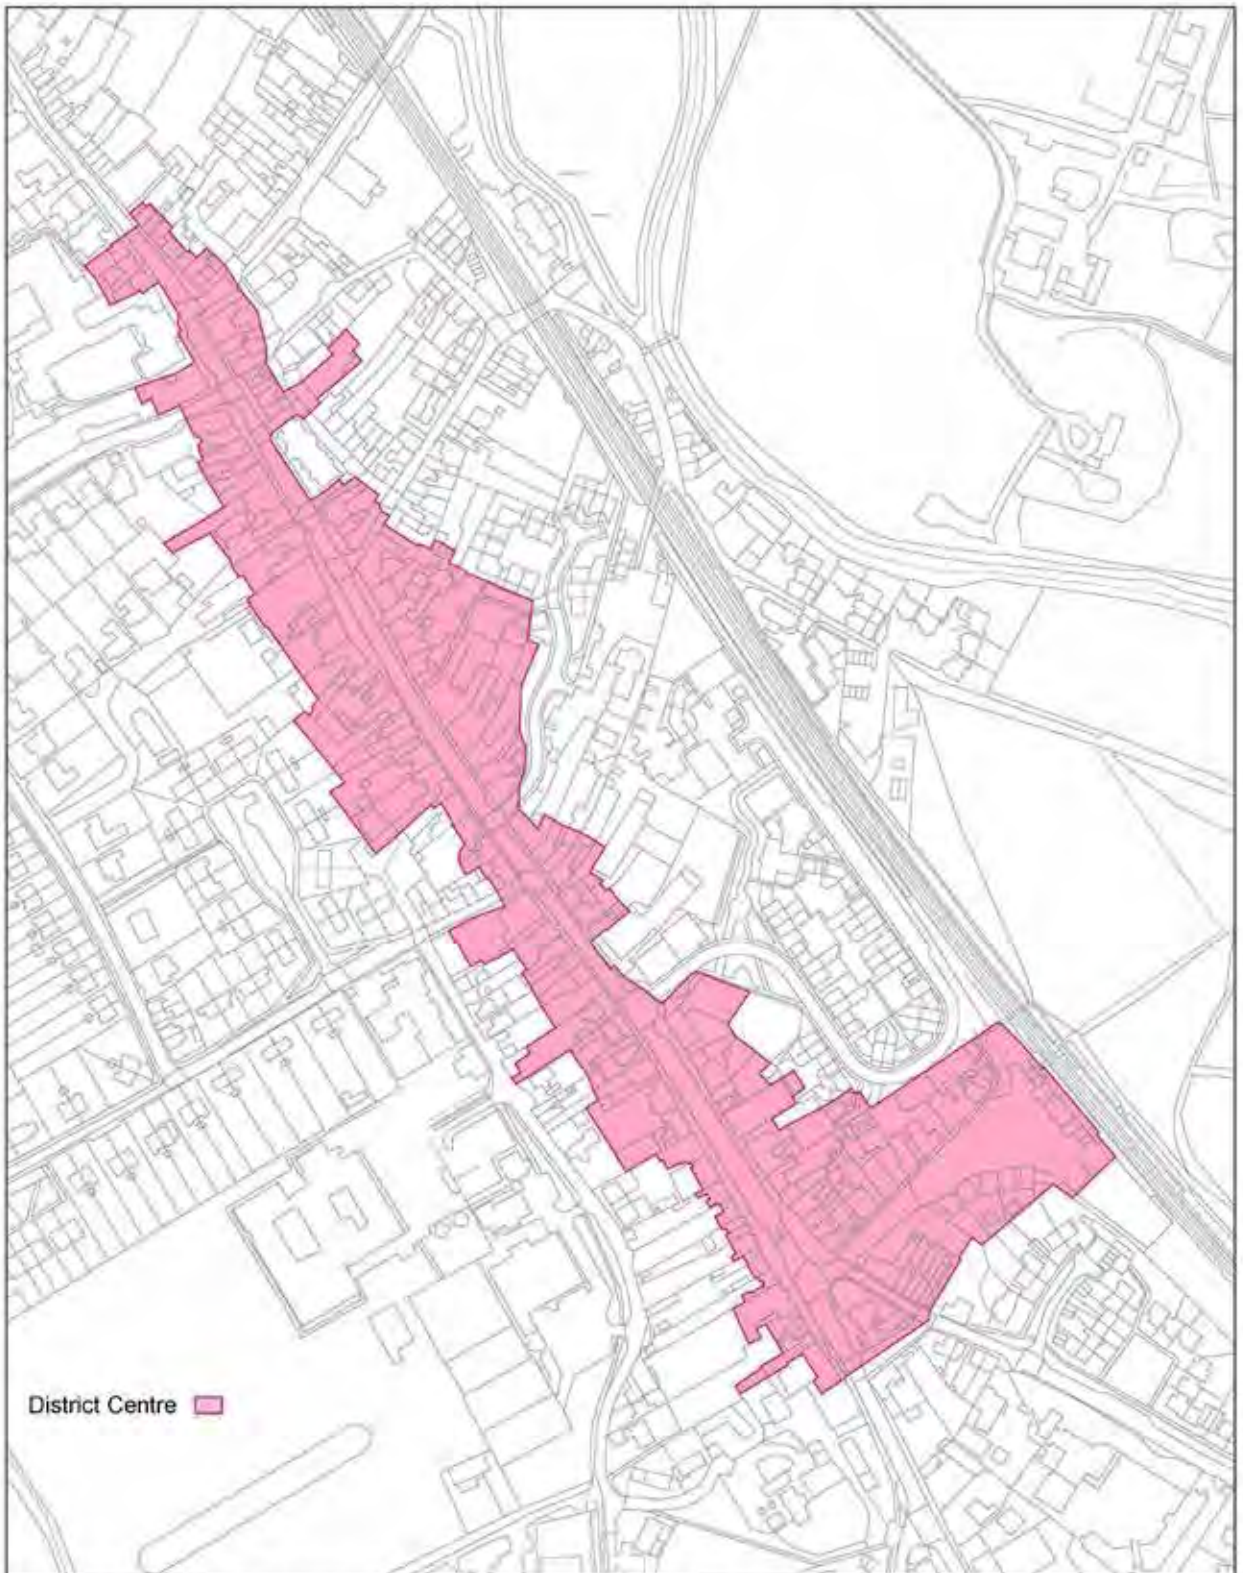

Needham Market District Centre

MID SUFFOLK DISTRICT COUNCIL
131, High Street, Needham Market, IP9 8DL
Telephone : 0300 1234000
www.midsuffolk.gov.uk

BABERGH DISTRICT COUNCIL
Corks Lane, Hedingham, Ipswich, IP7 6SJ
Telephone : 0300 1234000
www.babergh.gov.uk

SCALE 1:2000

Reproduced by permission of
Ordnance Survey on behalf of HMSO.
© Crown copyright and database right 2017
Ordnance Survey Licence number: 100039274
Date Printed: 04/07/2017