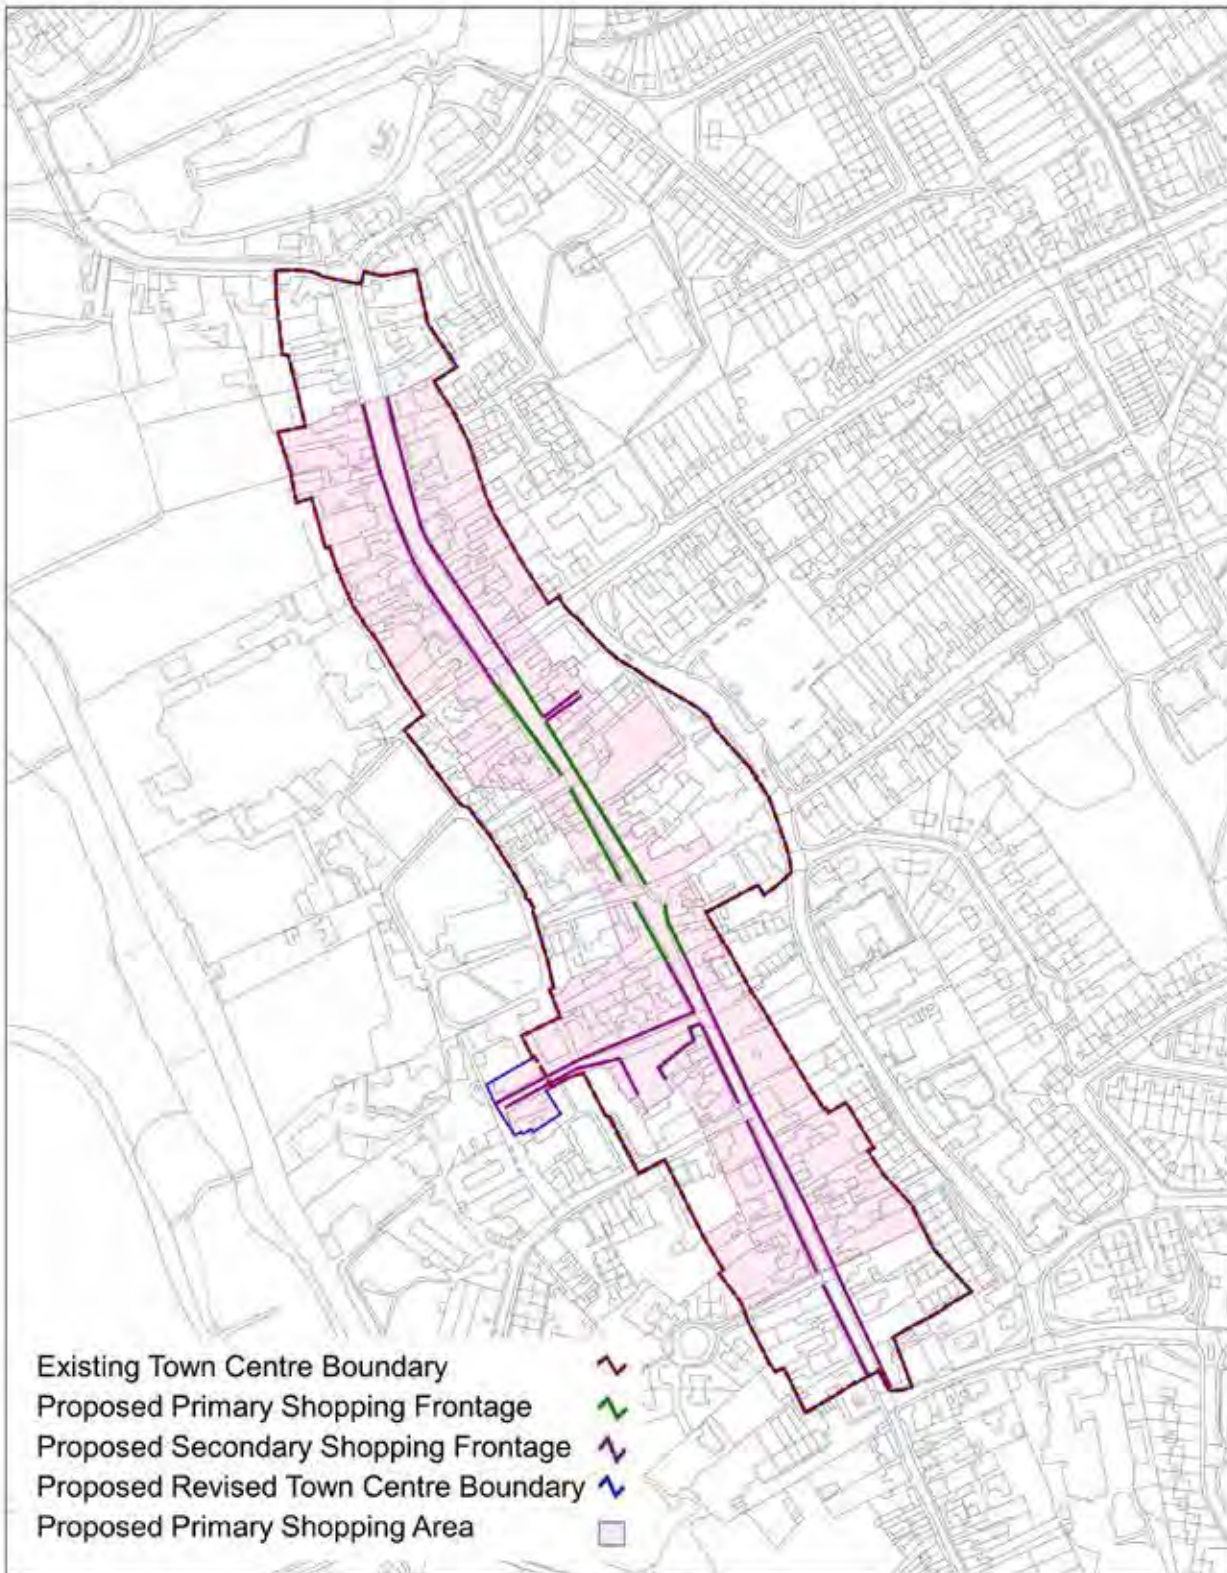

SCALE 1:1250

Reproduced by permission of
Ordnance Survey on behalf of HMSO.
© Crown copyright and database right 2017
Ordnance Survey Licence number 100020274
Date Printed : 04/07/2017

Hadleigh

Hadleigh Town Centre